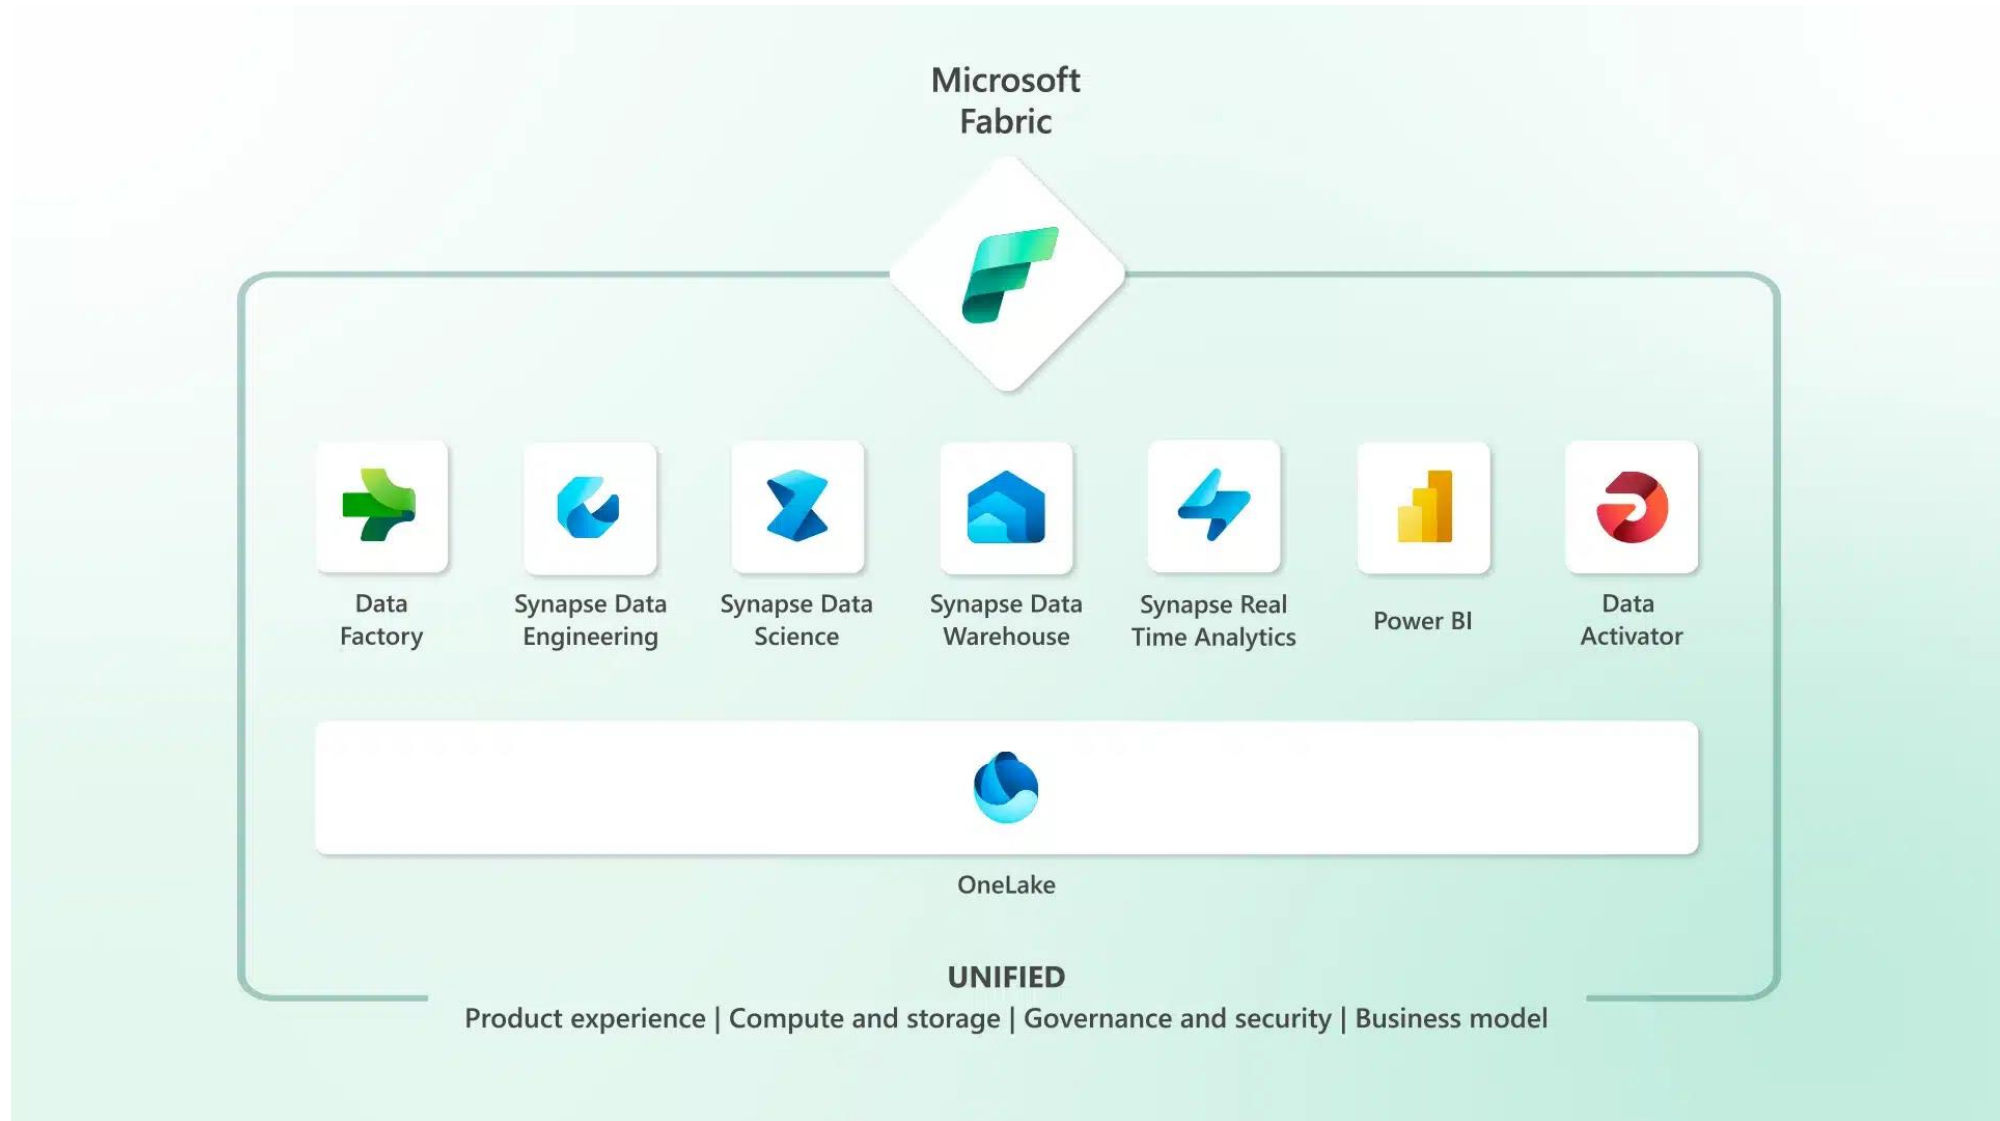

Processed

KNOWLEDGE

Actionable

Figure 1 Source: www.internetofwater.org/valuing-data/what-are-data-information-and-knowledge/

Microsoft Fabric

Data science in Fabric

Use data science to enrich business insights

Conclusion

What is Fabric?

- All-in-one business solution for data engineering, data science and data visualization

For who is Data Science in Fabric?

- Organizations already working with Power BI and interested in Data Science
- Organizations wanting an easy all-in-one solution for DE, DV and DS

Why should you use Fabric?

- Well integrated
- Can work with both small and large amounts of data
- Easy to use

Questions?

Want to know more?

A promotional graphic for a workshop. On the left, a man with curly hair and a beard, wearing a light green t-shirt, is smiling and standing in a white circular frame. The background is red with decorative elements: a white 'X' icon, a grey circle, a white circle, and a blue gear-like shape. To the right of the man, the text 'WORKSHOP' is written in white, followed by a horizontal line and 'Data Science' in a larger white font. Below this, a white box contains the date and time 'June 18, 2024 | 10:00 - 13:00'. Underneath that, a dark purple box contains the text 'By Ties de Bont'. At the bottom right, the 'rockfeather' logo is displayed, consisting of a white stylized 'R' icon and the text 'rockfeather' in white.