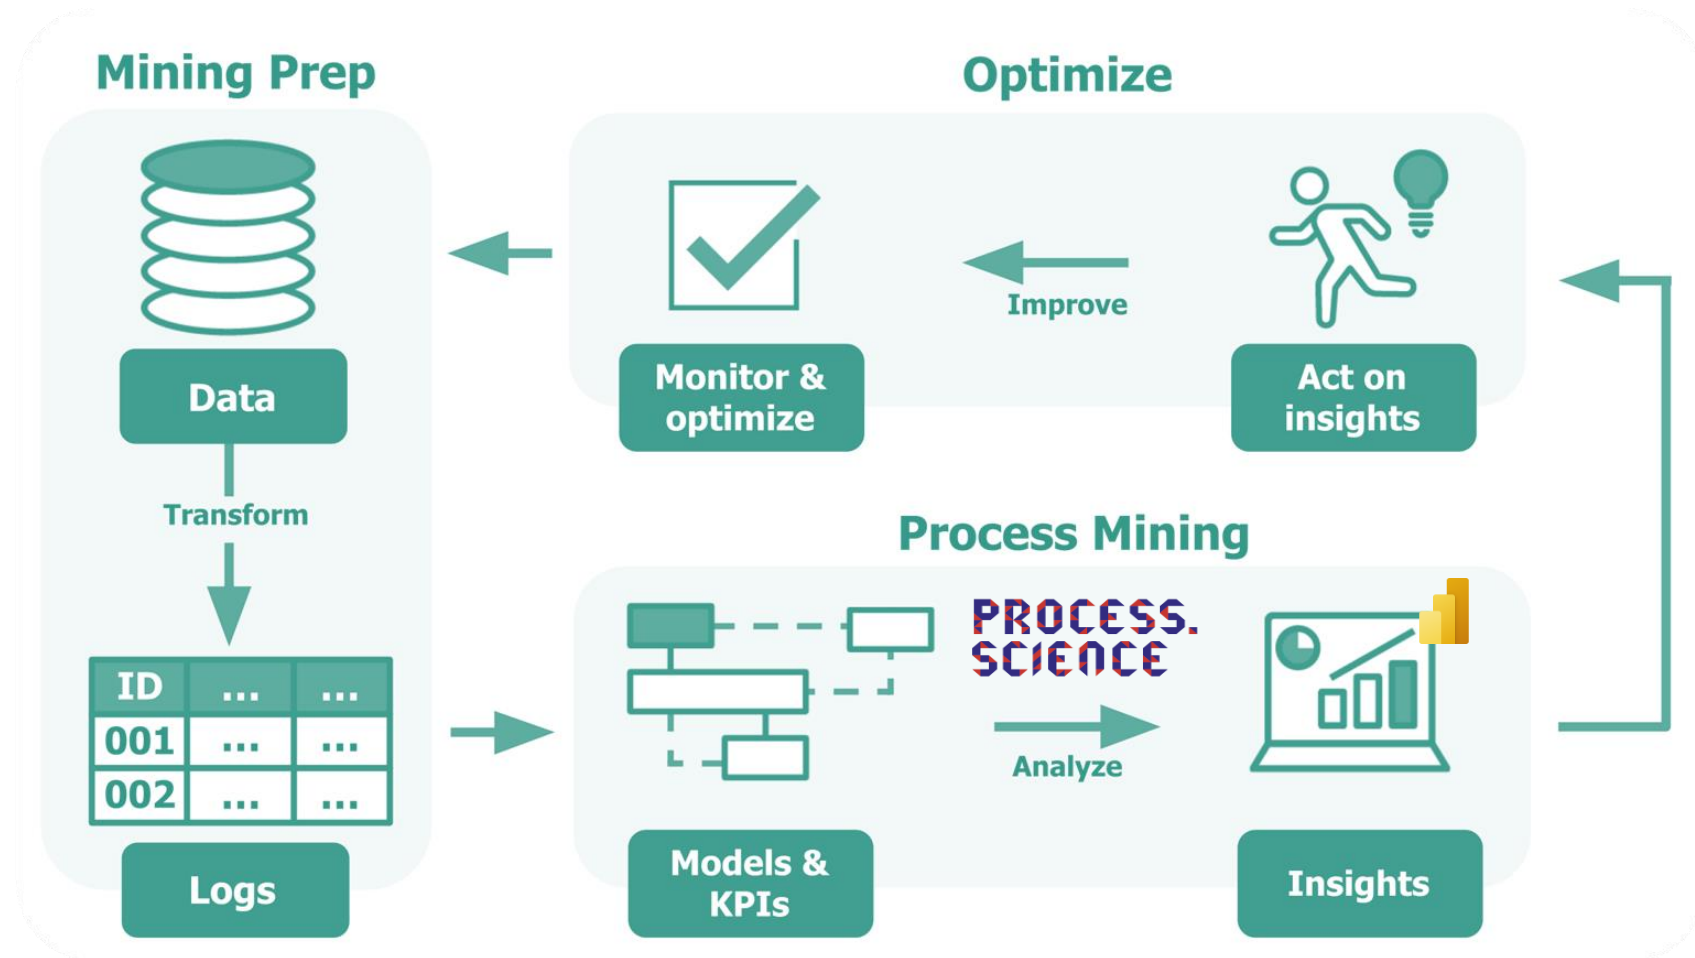

Airbyte

The problem

71%

of companies use **10 or more applications** to execute a single business process.

The problem

- Process Bottlenecks Identification
- Root Cause Analysis
- Compliance Monitoring
- Optimization of Resource Utilization
- Forecasting and Predictive Analytics

Solution & key features

Process Science offers a range of features, including the ability to:

- Visualize process flows, bottlenecks, and inefficiencies
- Monitor process KPIs in real-time
- Identify process variations and outliers
- Analyze process performance across different time periods and departments

Benefits

- Get process insights within your current BI tool
- Save time and resources by automating the process visualization process
- Improve their data accuracy by using real-time data to make decisions
- Make informed decisions that help them optimize their processes and drive business success

Power Automate
Automation made easy

Dataverse

Data Connectors

AI Builder

Analyzing Power App Processes for Insights and Improvements

Utilizing Process Mining within Power BI, we analyze the processes within your customers' Power Apps. By visualizing the flow of activities and interactions, we identify patterns, inefficiencies, and opportunities for enhancement. With actionable insights, customers can refine their Power Apps, streamline processes, and deliver a superior user experience.