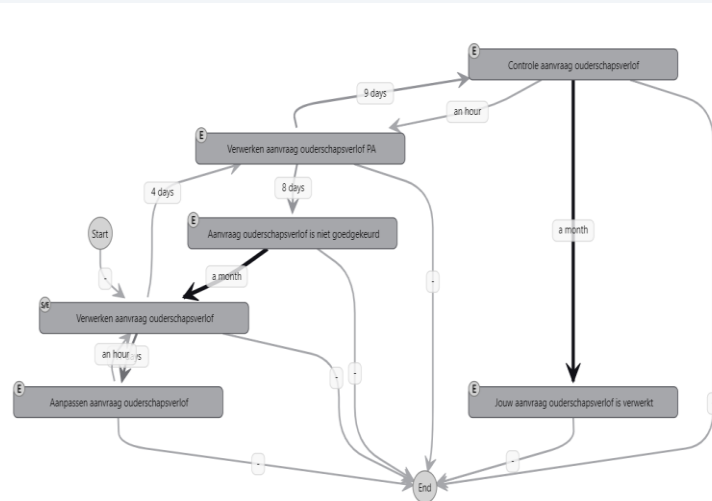

2. Bepaal de workflow

AFAS software

**PROCESS.
SCIENCE**

Enhancing AFAS Workflows through PM on AFAS Data

By applying Process Mining techniques to AFAS data, we uncover hidden insights into your clients' workflows. Analyzing the flow of data and activities within AFAS, we identify redundancies, deviations, and optimization opportunities. Armed with this knowledge, clients can optimize their AFAS workflows, automate manual tasks, and improve overall efficiency.

Benefits:

- Streamlined AFAS workflows for increased efficiency
- Reduction of manual errors and process deviations
- Cost savings through automation and optimization