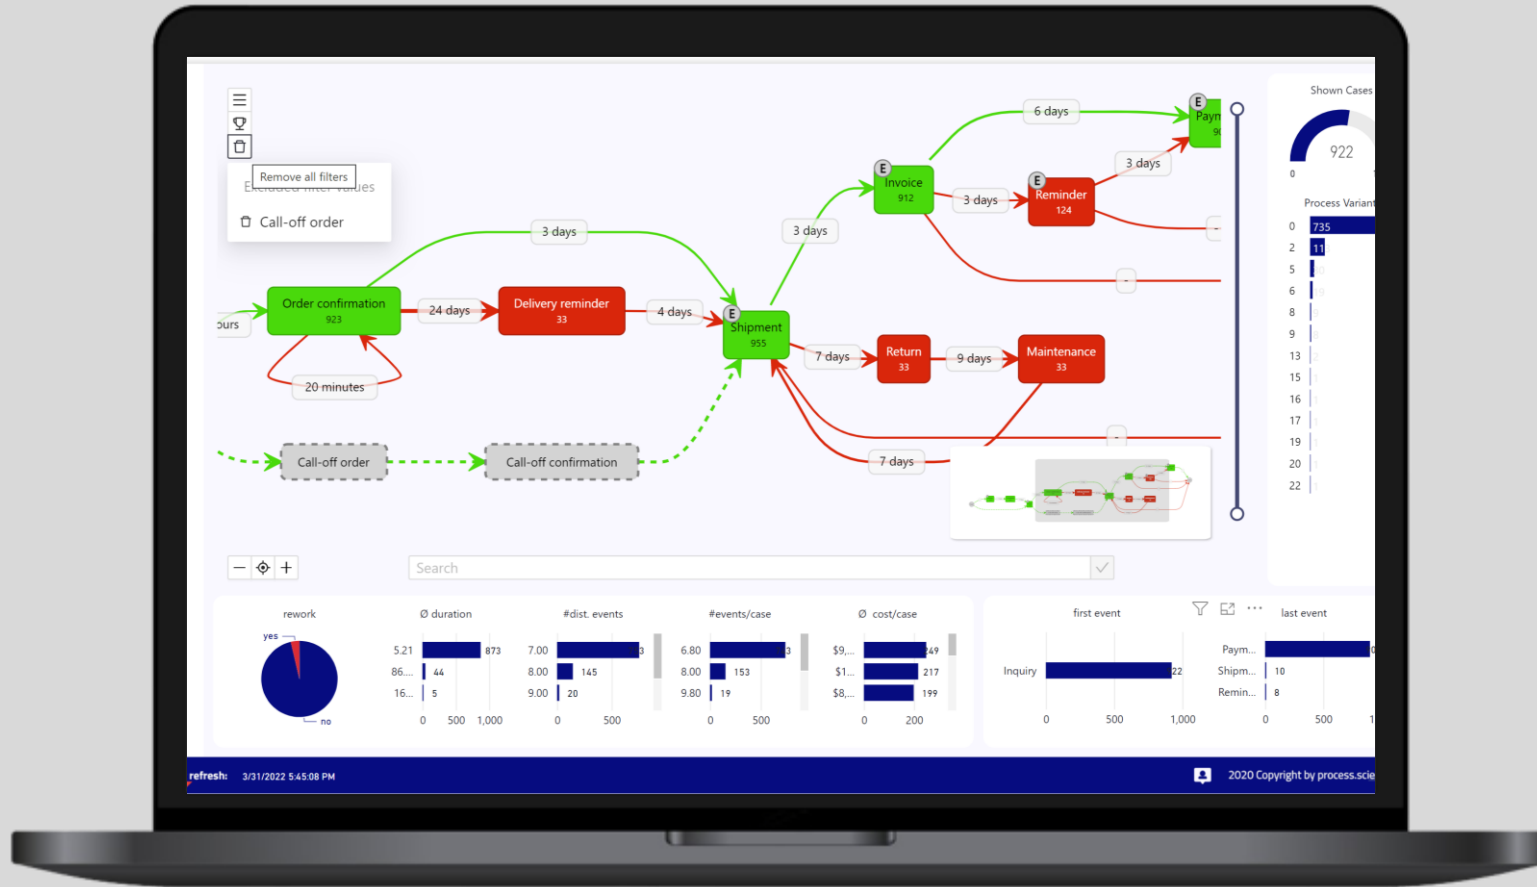

Process Science Demo