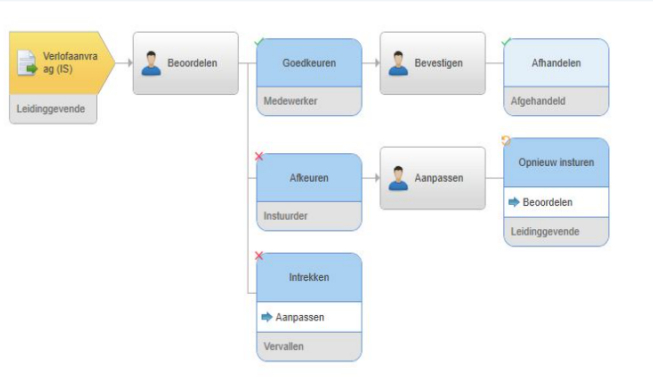

2. Bepaal de workflow

AFAS software

**PROCESS.
SCIENCE**

Enhancing AFAS Workflows through PM on AFAS Data

By applying Process Mining techniques to AFAS data, we uncover hidden insights into your clients' workflows. Analyzing the flow of data and activities within AFAS, we identify redundancies, deviations, and optimization opportunities. Armed with this knowledge, clients can optimize their AFAS workflows, automate manual tasks, and improve overall efficiency.

Benefits:

- Streamlined AFAS workflows for increased efficiency
- Reduction of manual errors and process deviations
- Cost savings through automation and optimization