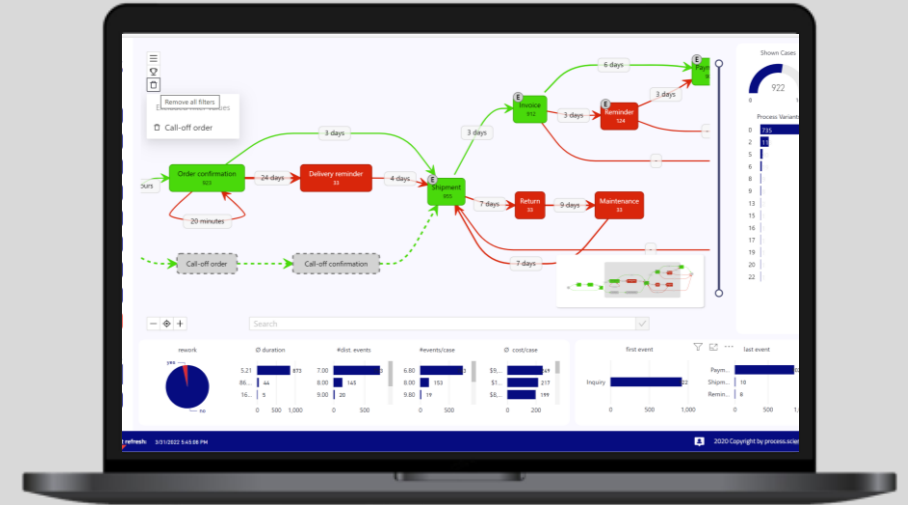

Solution & key features

Process Science offers a range of features, including the ability to:

- Visualize process flows, bottlenecks, and inefficiencies
- Monitor process KPIs in real-time
- Identify process variations and outliers
- Analyze process performance across different time periods and departments

Benefits

- Get process insights within your current BI tool
- Save time and resources by automating the process visualization process
- Improve their data accuracy by using real-time data to make decisions
- Make informed decisions that help them optimize their processes and drive business success

Power Automate
Automation made easy

Dataverse

Data Connectors

AI Builder

Analyzing Power App Processes for Insights and Improvements

Utilizing Process Mining within Power BI, we analyze the processes within your customers' Power Apps. By visualizing the flow of activities and interactions, we identify patterns, inefficiencies, and opportunities for enhancement. With actionable insights, customers can refine their Power Apps, streamline processes, and deliver a superior user experience.

Enhancing AFAS Workflows through PM on AFAS Data

By applying Process Mining techniques to AFAS data, we uncover hidden insights into your clients' workflows. Analyzing the flow of data and activities within AFAS, we identify redundancies, deviations, and optimization opportunities. Armed with this knowledge, clients can optimize their AFAS workflows, automate manual tasks, and improve overall efficiency.