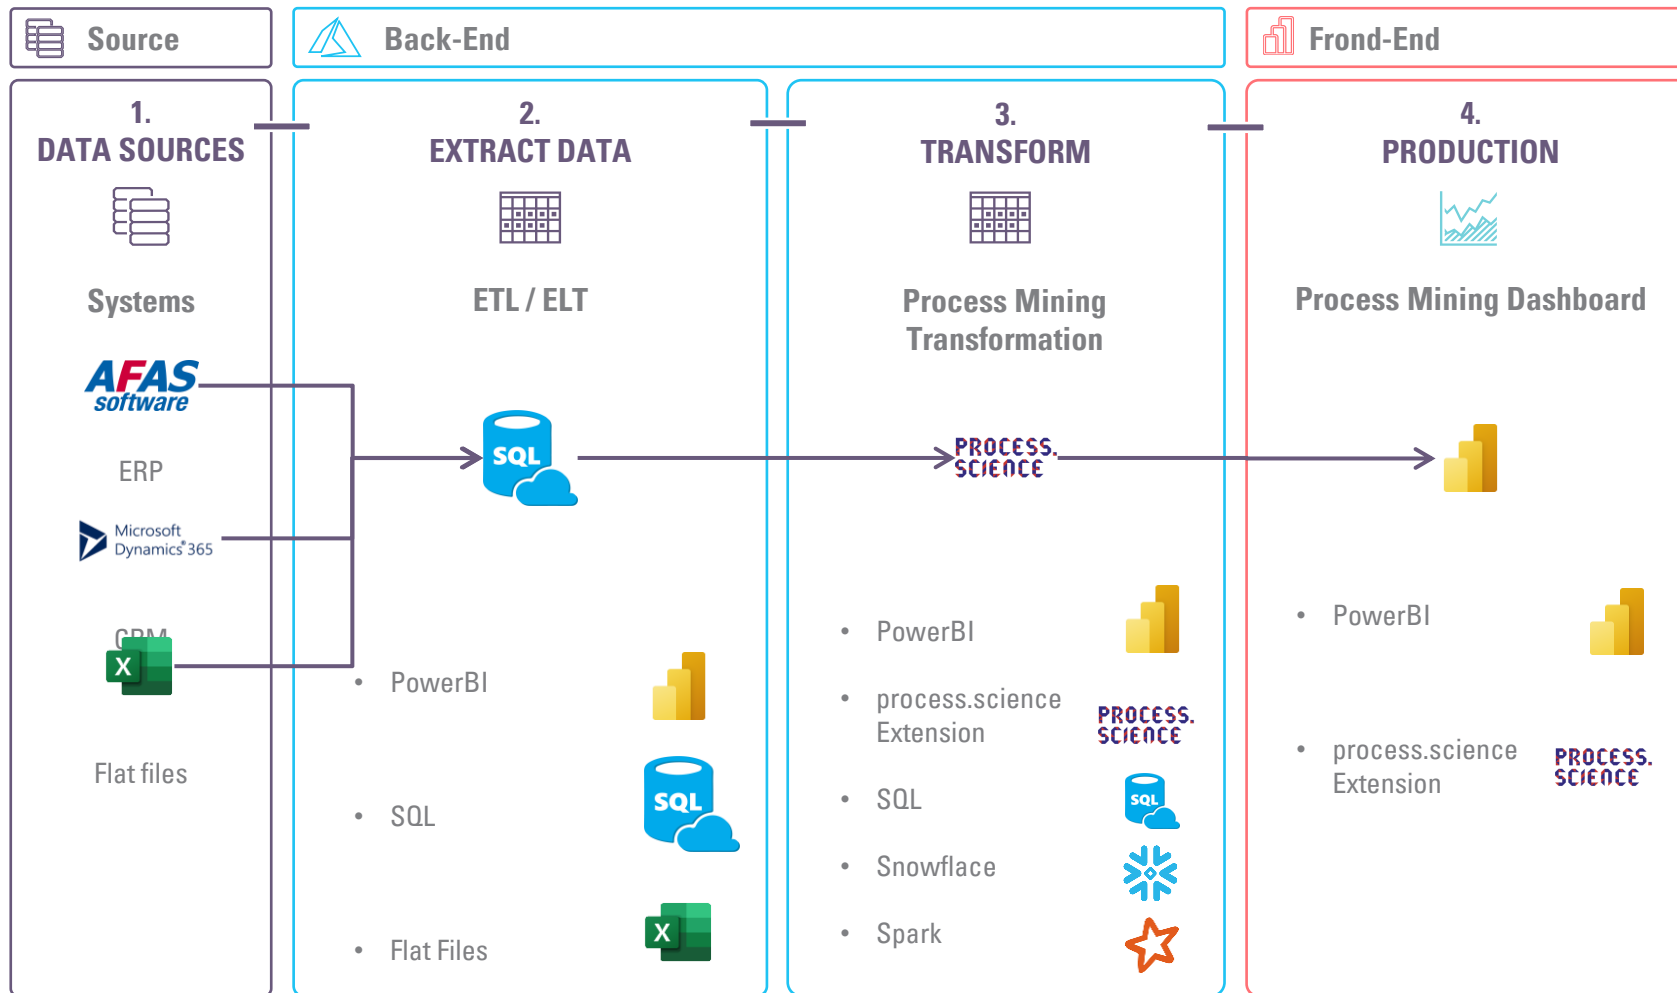

Architecture